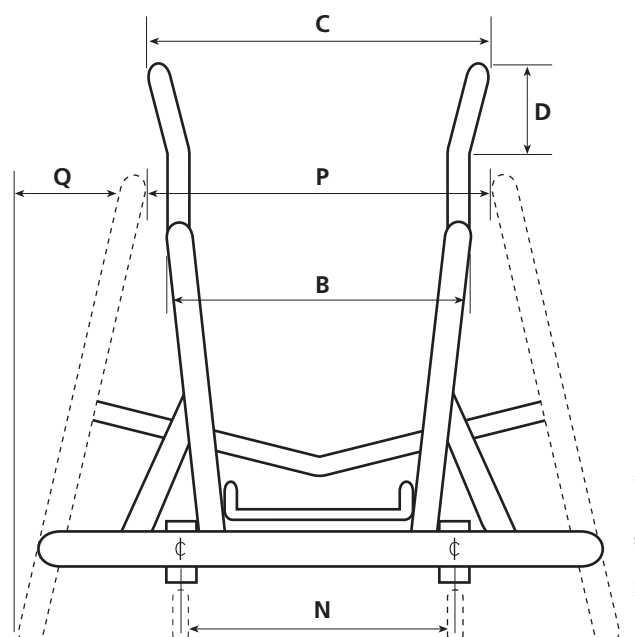

**O** Footplate Position \_\_\_\_\_

**P** Between Wheels \_\_\_\_\_

**Q** Camber \_\_\_\_\_

**WINGS**

Single Wings **AD20200**

Double Wings **AD20210**

Inverted Wings **AD20220**

Wing Height \_\_\_\_\_

**PICK BAR**

Standard  Alloy  Inverted

Steel (bolt on) 1/4" **AD20130**

Steel (bolt on) 8mm **AD20130**

Titanium (bolt on) **AD20132**

Under-pick Steel **AD20140**

Under-pick Alloy **AD20150**

Width \_\_\_\_\_ Height \_\_\_\_\_

Angle \_\_\_\_\_ Code PB - \_\_\_\_\_

**R**  Transfer Rail **AD20312**

**S**  Holes for Bindings

**T**  Flexible Backpost Cap **AD20310**  
(only available with fixed back)

**U** Axle Receivers  1/2" (std)

5/8" **AD12550**

Name \_\_\_\_\_