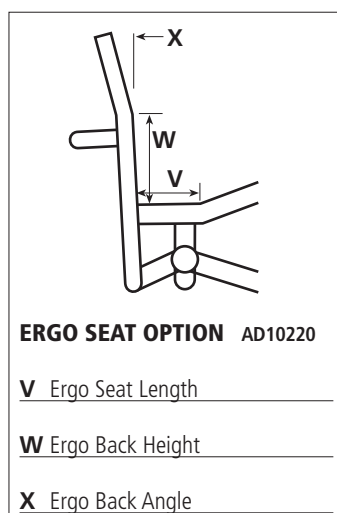

Rhino Script Form

Offensive - High Point (suitable for 1.5-3.5 player)

Seat Width - Rear _____

Seat Width - Front _____

A Seat Length _____

B Back Width _____

C Back Splay - Top _____

D Back Splay - Length _____

E Back Height _____

F Back Angle _____

G Seat to Footplate _____

H Frame Length
(centre of camber bar to front of frame)

I Overall Frame Length
(centre of camber bar to front of pick bar)

J Wheel Base
(centre of camber bar to centre of pivot)

K Seat to Floor - front _____

L Seat to Floor - rear _____

M Balance Point _____

N Pivot Centres ☐ 11.5 ☐ 12 ☐ 12.5 ☐ 13 ☐ 13.5 ☐ 14

O Footplate Position _____

P Between Wheels _____

Q Camber _____

WINGS

☐ Single Wings **AD20200**

☐ Double Wings **AD20210**

☐ Inverted Wings **AD20220**

Wing Height _____

PICK BAR

☐ Standard ☐ Alloy ☐ Inverted

☐ Steel (bolt on) 1/4" **AD20130**

☐ Steel (bolt on) 8mm **AD20130**

☐ Titanium (bolt on) **AD20132**

☐ Under-pick Steel **AD20140**

☐ Under-pick Alloy **AD20150**

Width _____ Height _____

Angle _____ Code PB - _____

R ☐ Transfer Rail **AD20312**

S ☐ Holes for Bindings

T ☐ Flexible Backpost Cap **AD20310**
(only available with fixed back)

U Axle Receivers ☐ 1/2" (std)

☐ 5/8" **AD12550**

Name _____