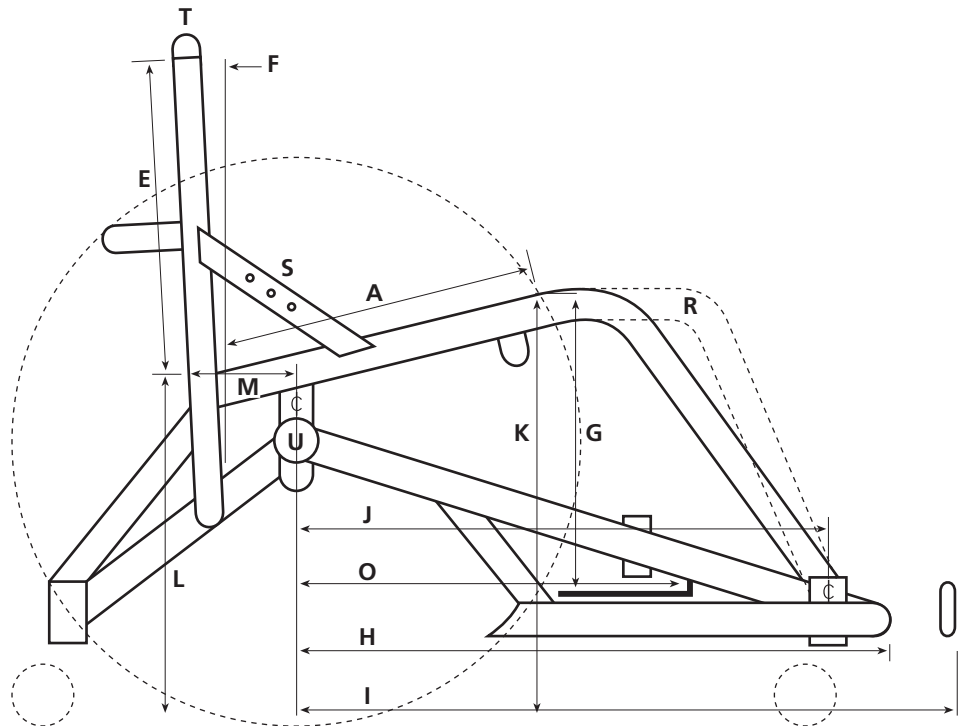

**PICK BAR**

Standard  Alloy  Inverted

Steel (bolt on) 1/4" **AD20130**

Steel (bolt on) 8mm **AD20130**

Titanium (bolt on) **AD20132**

Under-pick Steel **AD20140**

Under-pick Alloy **AD20150**

Width \_\_\_\_\_ Height \_\_\_\_\_

Angle \_\_\_\_\_ Code PB - \_\_\_\_\_

**R**  Transfer Rail **AD20312**

**S**  Holes for Bindings

**T**  Flexible Backpost Cap **AD20310**  
(only available with fixed back)

**U** Axle Receivers  1/2" (std)

5/8" **AD12550**

Name \_\_\_\_\_